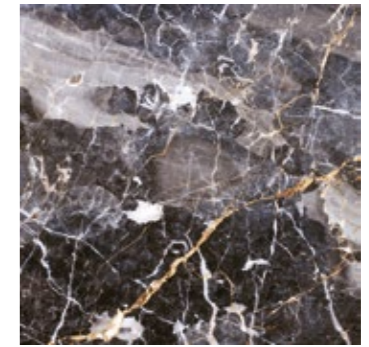

136.0007.10 30x60 Level Bej / Level Beige

136.0007.20 30x60 Level Gri / Level Grey

Magic Marble

330.0485.20 60x60 Magic Marble Fullpolished

Maranello

330.0022.10 60x60 Maranello Bej / Maranello Beige

330.0022.13 60x60 Maranello Bone