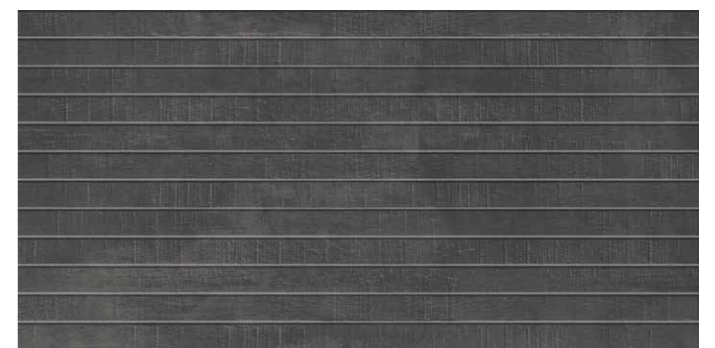

331.0049.44 60x120 Dock Akçaağaç / Dock Maple

331.0049.90 60x120 Dock Amerikan Ceviz / Dock American Walnut

331.0049.01 60x120 Dock Nex-Beyaz / Dock Nex-White

331.0049.03 60x120 Dock Nex-Taupe

331.0049.02 60x120 Dock Nex-Gri / Dock Nex-Grey