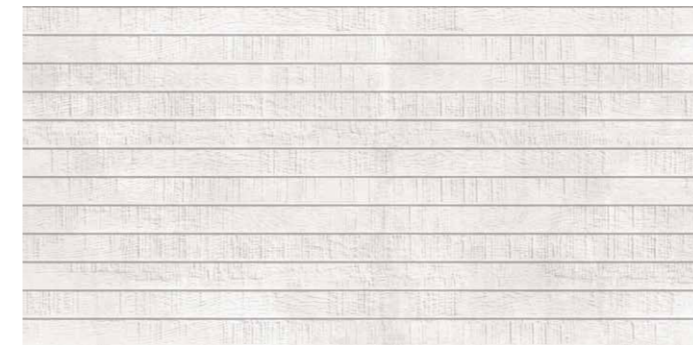

331.0049.44 60x120 Dock Akçaağaç / Dock Maple

331.0049.90 60x120 Dock Amerikan Ceviz / Dock American Walnut

331.0049.01 60x120 Dock Nex-Beyaz / Dock Nex-White

331.0049.03 60x120 Dock Nex-Taupe

331.0049.02 60x120 Dock Nex-Gri / Dock Nex-Grey